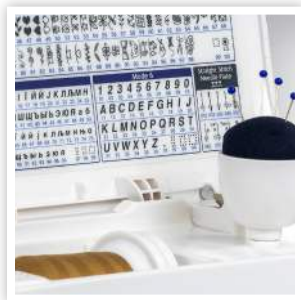

SKYLINE S6 ANNIVERSARY EDITION

196 STITCHES,
UP TO 9MM WIDE