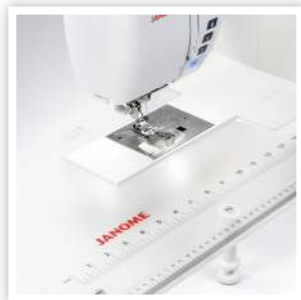

EXTRA-WIDE EXTENSION
TABLE INCLUDED